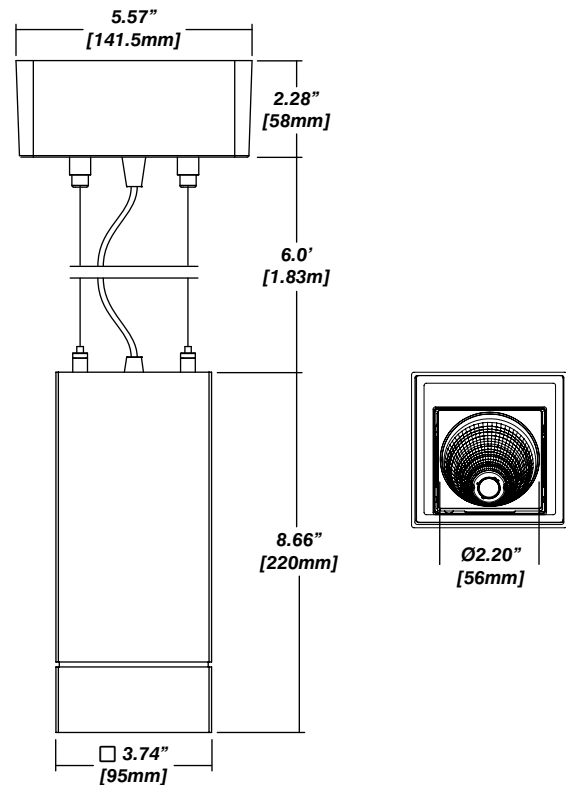

Dimensions