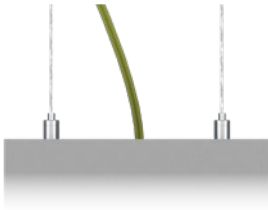

LETO 44 P A LRG

ASYMMETRIC LED PENDANT DOWNLIGHT

Leto 44 P A LRG - Asymmetric LED Pendant Downlight. Leto 44 P A LRG is the asymmetric version of Leto 44 P LRG. Solid, sticking and bold, Leto 44 P A LRG is the flagship size of the Leto 44 Range. Its tall and slender figure mixed with hard lines will make a statement in any space.

 **senso**
by luminii

Canopy

Square Canopy

2 Aircraft Cable
w/ Feed Cable

2 Powered
Aircraft Cable

Solid Stem

Hang Straight
Solid Stem

Suspension

2 Aircraft Cable
w/ Feed Cable

Solid Stem

2 Powered Aircraft

Reflector

Senso metal spun faceted reflectors are specifically designed to retain as much light as possible. This results in a more power efficient fixture with a higher delivered lumen.