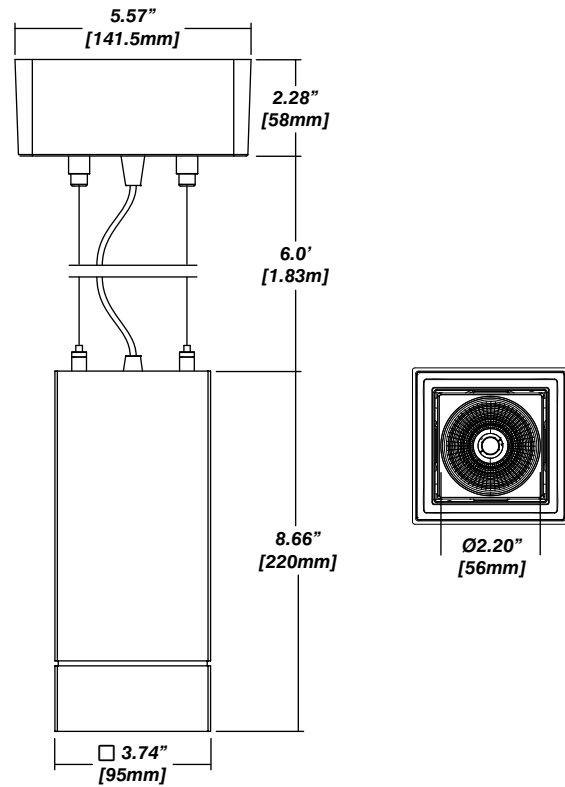

Dimensions