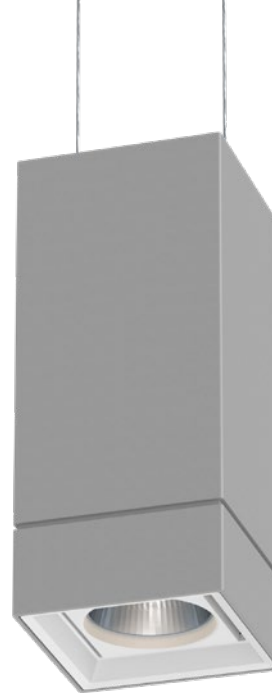

LETO 44 P LRG

PENDANT LED DOWNLIGHT

Leto 44 P LRG - Pendant LED Downlight. Solid, striking and bold, Leto 44 P LRG is the flagship of the Leto 44 Range. Its tall and slender figure mixed with hard lines will make a statement in any space.

Product Specifications

SAMPLE: Fixture **702 - A90 - 615 - 27 - 07 - DL - 08 - 01** | Driver **952 - 08 - 02 - 01 - STD - 120 - A90 - 07**

| 1 - Model | 2 - LED | 3 - Optic | 4 - CCT | 5 - Lumen | 6 - Accessory |
|------------------------------------|-----------------------|--|--|---|--|
| 702 · Leto 44 Large Pendant | A90 · Accuracy | 615 · 15° 630 · 30° 645 · 45° 660 · 60° | 25 · 2500K 27 · 2700K 30 · 3000K 35 · 3500K 40 · 4000K 65 · 6500K | 07 · 700 (6.5W) 10 · 1000 (9.3W) 15 · 1500 (12.5W) 20 · 2000 (20.2W) 30 · 3000 (32.7W) 35 · 3500 (33.6W) | 00 · No Accessory DL · Diffusing Lens H0 · Honeycomb SL · Solite Lens |

| 7 - Body Color | | 8 - Baffle Color | | 1 - Canopy Style | 2 - Canopy Color | | 3 - Suspension (6' incl.) |
|--|---|--|---|---------------------|--|---|---|
| <i>Standard</i> | <i>Premium</i> | <i>Standard</i> | <i>Premium</i> | 956 · Square | <i>Standard</i> | <i>Premium</i> | 02 · 2 Aircraft + Feed Cable 03 · Solid Stem (6' MAX) 04 · Hang Straight Solid Stem 05 · 2 Powered Aircraft* <i>Contact Senso for specific length</i> |
| 01 · White 02 · Black 08 · Silver | 52 · Mocha 53 · Charcoal 54 · Cerulean 55 · Firebrick XX · RAL | 01 · White 02 · Black 08 · Silver | 52 · Mocha 53 · Charcoal 54 · Cerulean 55 · Firebrick XX · RAL | | 01 · White 02 · Black 08 · Silver | 52 · Mocha 53 · Charcoal 54 · Cerulean 55 · Firebrick XX · RAL | |

Senso metal spun faceted reflectors are specifically designed to retain as much light as possible. This results in a more power efficient fixture with a higher delivered lumen.

LETO 44 P LRG

PENDANT LED DOWNLIGHT