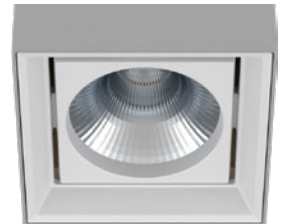

LETO 44 P LRG

PENDANT LED DOWNLIGHT

Leto 44 P LRG - Pendant LED Downlight. Solid, striking and bold, Leto 44 P LRG is the flagship of the Leto 44 Range. Its tall and slender figure mixed with hard lines will make a statement in any space.

- High quality, scratch resistant powder coated finish in standard, premium or custom colors
- Aluminum extruded Body
- Made in Canada

Dimensions

Accessories

Diffusing Lens

Honeycomb Mesh

Solite Lens

Reflector

Senso metal spun faceted reflectors are specifically designed to retain as much light as possible. This results in a more power efficient fixture with a higher delivered lumen.

LETO 44 P LRG

PENDANT LED DOWNLIGHT