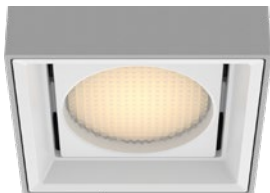

- High quality, scratch resistant powder coated finish in standard, premium or custom colors
- Aluminum extruded Body
- Made in Canada

Dimensions

Accessories

Diffusing Lens

Honeycomb Mesh

Solite Lens

Reflector

Senso metal spun faceted reflectors are specifically designed to retain as much light as possible. This results in a more power efficient fixture with a higher delivered lumen.

LETO 44 P LRG

PENDANT LED DOWNLIGHT