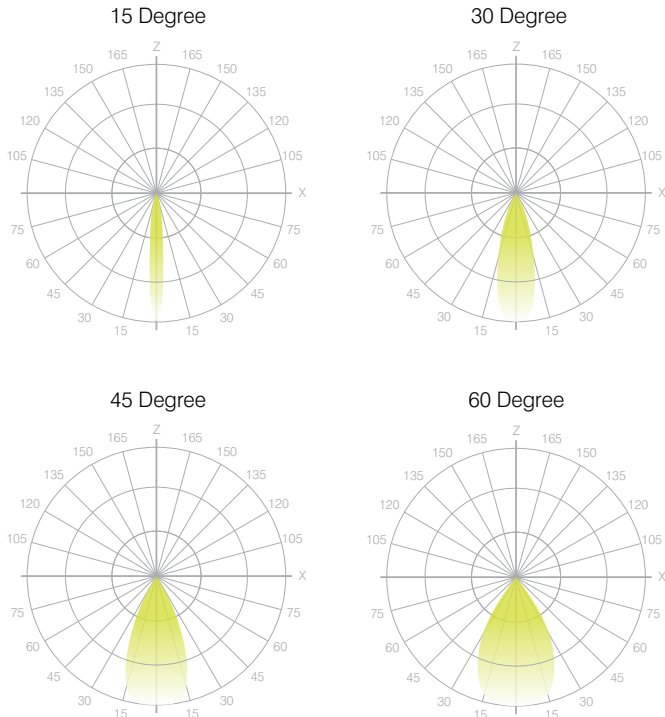

Leto 44 Light Distribution

Color Metrics

TM 30-15

Our clients deserve the best information possible about their lighting choices. That's why Senso has invested in the Illuminating Engineering Society (IES) TM 30-15, a new system that measures an LED light source's color rendering properties. Using Senso's state-of-the-art goniophotometer, this method identifies the optimal light source for your project and helps evaluate the trade-offs between efficacy and color rendering. Senso can provide TM 30-15 data for all of our products.

*Full Color Metric Info Available at Sensolighting.com

LED Module Performance

- **Output:** Up to 150 lumen/Watt
- **Efficacy:** Color consistency within a 3-MacAdam Ellipse
- **CCT:** 2500K - 6500K
- **Color Rendering:** 90+ CRI
- **Min. R Values:** R⁹ - 60 R^f - 90 R^a - 100

Driver and Power Consumption

- **Dimming:** 1% dimming standard with 0.1% option
  Casambi wireless control available
- **Ripple:** Industry leading Low ripple
- **Efficiency:** Power Factor >0.9
  Efficiency over 85%
  Class 2 output for safety
- **Installation:** Remote mounted

Lumen Option	700lm	1000lm	1500lm	2000lm	3000lm	3500lm
Fixture Wattage	6.5W	9.3W	12.5W	20.2W	32.7W	33.6W
Delivered Lumen	656lm	1035lm	1347lm	1917lm	2741lm