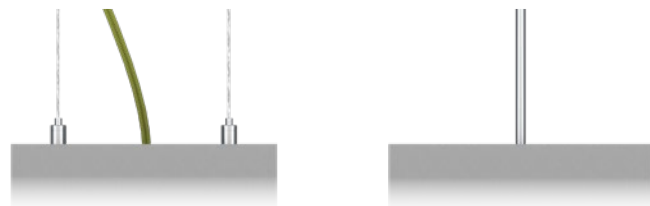

LETO 44 PLUS P A MID

ASYMMETRIC PENDANT LED DOWNLIGHT

Leto 44 Plus A MID - Asymmetric Pendant LED Light. Solid and striking, the Leto 44 Plus A MID is a rectangular pendant with dual suspension cables to prevent spinning. This creative fixture fits into modern spaces perfectly.

Canopy

Square Canopy

2 Aircraft Cable
w/ Feed Cable

2 Powered
Aircraft Cable

Solid Stem

Hang Straight
Solid Stem

Reflector

Senso metal spun faceted reflectors are specifically designed to retain as much light as possible. This results in a more power efficient fixture with a higher delivered lumen.

Suspension

Double Aircraft Cable

Suspended by Solid Stem

Powered Aircraft

Installation

- The included canopy fits on a standard junction box
- Height adjustable aircraft cable, feed cable or solid stem suspension (specify height) included
- Electrical feed cable included