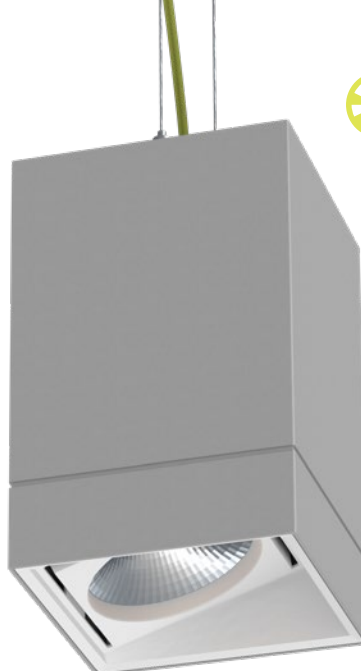

LETO 44 PLUS P A MID

ASYMMETRIC PENDANT LED DOWNLIGHT

Leto 44 Plus A MID - Asymmetric Pendant LED Light. Solid and striking, the Leto 44 Plus A MID is a rectangular pendant with dual suspension cables to prevent spinning. This creative fixture fits into modern spaces perfectly.

Ordering Code

Fixture	707A		--					
	1	2	3	4	5	6	7	8
Driver							--	--
	1	2	3	4	5	6	7	8

Product Specifications

SAMPLE: Fixture **707A - A90 - - - 27 - 07 - DL - 01 - 01** | Driver **952 - 01 - 02 - STD - 120 - A90 - 07**

1 - Model	2 - LED	3 - Optic	4 - CCT	5 - Lumen	6 - Accessory
707A · Leto 44 Plus Medium Asymmetric Pendant	A90 · Accuracy	<i>Leto 44 Plus A is equipped with a fixed beam spread. For other optics please contact SENSO.</i>	25 · 2500K 27 · 2700K 30 · 3000K 35 · 3500K 40 · 4000K 65 · 6500K	07 · 700 (6.5W) 10 · 1000 (9.3W) 15 · 1500 (12.5W) 20 · 2000 (20.2W) 30 · 3000 (32.7W)	DL · Diffusing Lens

Canopy

Square Canopy

2 Aircraft Cable
w/ Feed Cable

2 Powered
Aircraft Cable

Solid Stem

Hang Straight
Solid Stem

Reflector

Senso metal spun faceted reflectors are specifically designed to retain as much light as possible. This results in a more power efficient fixture with a higher delivered lumen.