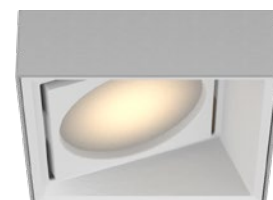

LETO 44 PLUS P A MID

ASYMMETRIC PENDANT LED DOWNLIGHT

Leto 44 Plus A MID - Asymmetric Pendant LED Light. Solid and striking, the Leto 44 Plus A MID is a rectangular pendant with dual suspension cables to prevent spinning. This creative fixture fits into modern spaces perfectly.

Construction / Finish

- High quality, scratch resistant powder coated finish in standard, premium or custom colors
- Aluminum extruded Body
- Made in Canada

Dimensions

Accessories

Diffusing Lens

LETO 44 PLUS P A MID