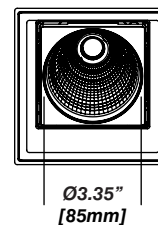

Dimensions