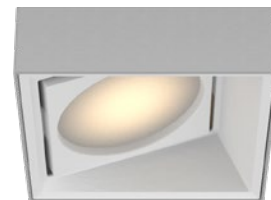

LETO 44 PLUS P A SML

ASYMMETRIC PENDANT LED DOWNLIGHT

Leto 44 Plus A SML - Asymmetric Pendant LED Light. Leto 44 Plus P A SML is a compact version of the full sized Leto 44 Plus P A MID. Ideal when you need to draw attention to a wall mounted subject. It is best suited for use in Art Galleries, Museums, or to accentuate home decor.

Construction / Finish

- High quality, scratch resistant powder coated finish in standard, premium or custom colors
- Aluminum extruded Body
- Made in Canada

Dimensions

Accessories

Diffusing Lens

LETO 44 PLUS P A SML