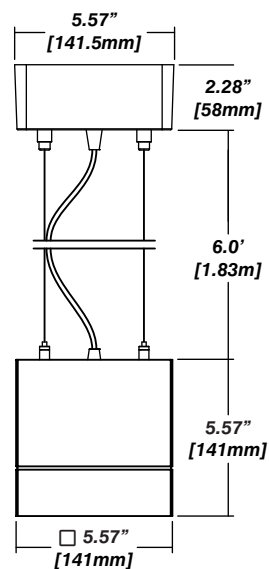

Dimensions