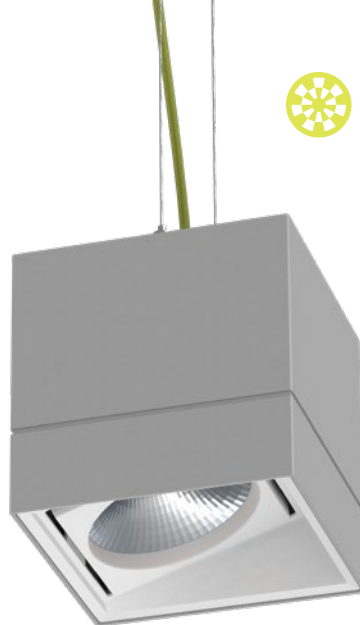

LETO 44 PLUS P A SML

ASYMMETRIC PENDANT LED DOWNLIGHT

Leto 44 Plus A SML - Asymmetric Pendant LED Light. Leto 44 Plus P A SML is a compact version of the full sized Leto 44 Plus P A MID. Ideal when you need to draw attention to a wall mounted subject. It is best suited for use in Art Galleries, Museums, or to accentuate home decor.

Ordering Code

Fixture	709A								
	1	2	3	4	5	6	7	8	
Driver							--	--	
	1	2	3	4	5	6	7	8	

Product Specifications

SAMPLE: Fixture **709A - A90 - 610 - 27 - 07 - DL - 08 - 08** | Driver **952 - 08 - 02 - 01 - LCS - 120 - A90 - 07**

Canopy

Square Canopy

2 Aircraft Cable
w/ Feed Cable

2 Powered
Aircraft Cable

Solid Stem

Hang Straight
Solid Stem

Reflector

Senso metal spun faceted reflectors are specifically designed to retain as much light as possible. This results in a more power efficient fixture with a higher delivered lumen.