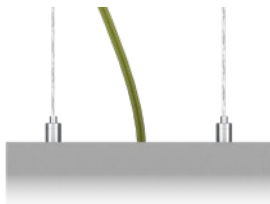

LETO 44 PLUS P A SML

ASYMMETRIC PENDANT LED DOWNLIGHT

Leto 44 Plus A SML - Asymmetric Pendant LED Light. Leto 44 Plus P A SML is a compact version of the full sized Leto 44 Plus P A MID. Ideal when you need to draw attention to a wall mounted subject. It is best suited for use in Art Galleries, Museums, or to accentuate home decor.

Canopy

Square Canopy

2 Aircraft Cable
w/ Feed Cable

2 Powered
Aircraft Cable

Solid Stem

Hang Straight
Solid Stem

Reflector

Senso metal spun faceted reflectors are specifically designed to retain as much light as possible. This results in a more power efficient fixture with a higher delivered lumen.

Suspension

Double Aircraft Cable

Suspended by Solid Stem

Powered Aircraft

Installation

- The included canopy fits on a standard junction box
- Height adjustable aircraft cable, feed cable or solid stem suspension (specify height) included
- Electrical feed cable included