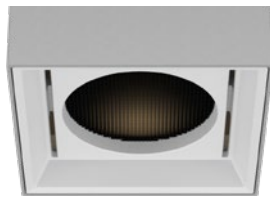

Honeycomb Mesh