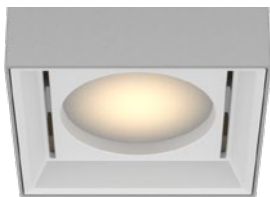

Body Accessories

Diffusing Lens