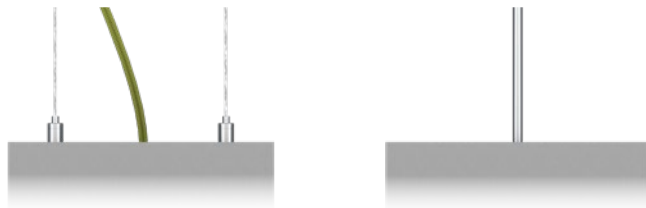

# LETO 44 PLUS P MID

PENDANT LED DOWNLIGHT

**Leto 44 Plus MID - Pendant LED Light.** Solid and striking, the Leto 44 Plus MID is a rectangular pendant with dual suspension cables to prevent spinning. This creative fixture fits into modern spaces perfectly.

### Square Canopy

2 Aircraft Cable  
w/ Feed Cable

2 Powered  
Aircraft Cable

Solid Stem

Hang Straight  
Solid Stem

## Suspension

Double Aircraft Cable

Suspended by Solid Stem

Powered Aircraft