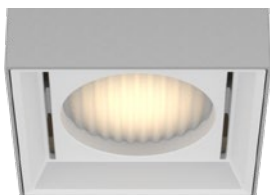

# LETO 44 PLUS P MID

PENDANT LED DOWNLIGHT

**Leto 44 Plus MID - Pendant LED Light.** Solid and striking, the Leto 44 Plus MID is a rectangular pendant with dual suspension cables to prevent spinning. This creative fixture fits into modern spaces perfectly.

## Body Accessories

Diffusing Lens

Honeycomb Mesh

Solite Lens