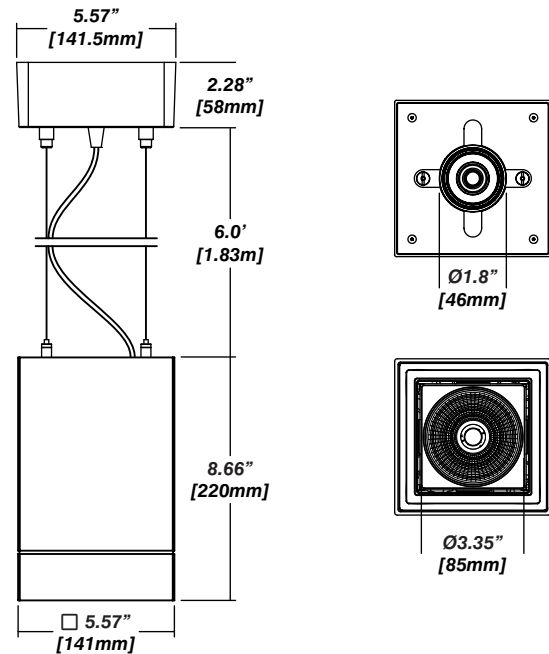

Dimensions