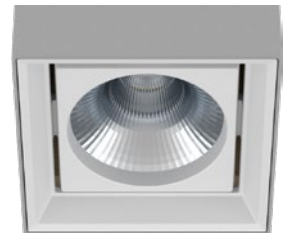

LETO 44 PLUS P UD MID

PENDANT LED DOWNLIGHT

Leto 44 Plus P UD MID - Direct and Indirect Pendant LED Light. Solid and striking, the Leto 44 is a cube-shaped pendant with dual suspension cables to prevent spinning. This creative fixture fits into modern spaces perfectly and offers greater versatility thanks to the unique secondary LED facing upwards.

LETO 44 PLUS PUD MID

PENDANT LED DOWNLIGHT

Installation

- The included canopy fits on a standard junction box
- Height adjustable aircraft cable and feed cable included
- Electrical feed cable included

Construction / Finish

- High quality, scratch resistant powder coated finish in standard, premium or custom colors
- Aluminum extruded Body
- Made in Canada

Dimensions

Reflector

Senso metal spun faceted reflectors are specifically designed to retain as much light as possible. This results in a more power efficient fixture with a higher delivered lumen.