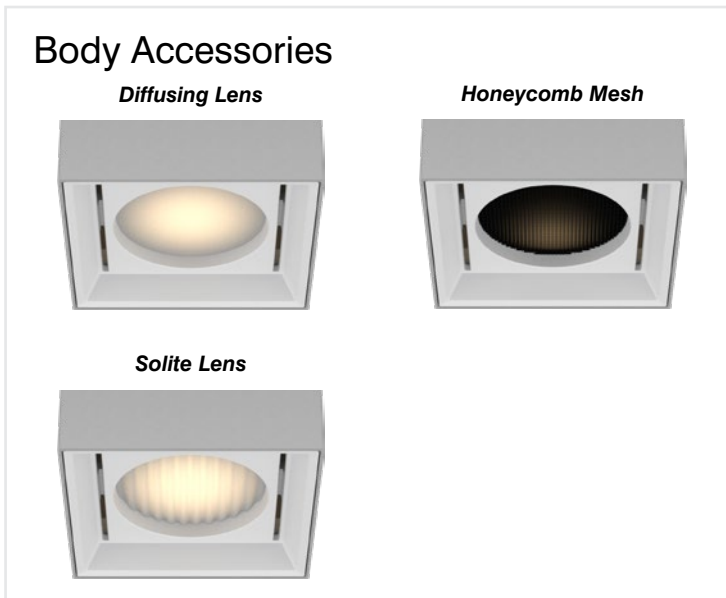

LETO 44 PLUS PUD MID

PENDANT LED DOWNLIGHT