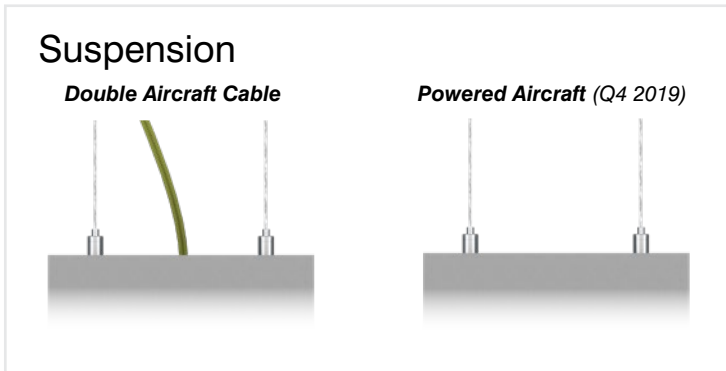

LETO 44 PLUS PUD MID

PENDANT LED DOWNLIGHT