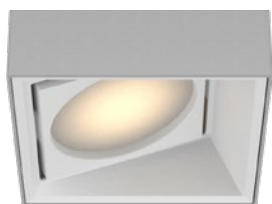

Senso's in-house photometric testing ensures that our lighting design can match your needs precisely. Our Goniophotometer and testing lab produces on-demand photometry files based on any specified fixture, including LM-79 Test reports, IES Files, and CRI/CCT measurements. See Sensolighting.com for more information.

*Full photometric Reports and IES files available for every configuration

Color Metrics

TM 30-15

Our clients deserve the best information possible about their lighting choices. That's why Senso has invested in the Illuminating Engineering Society (IES) TM 30-15, a new system that measures an LED light source's color rendering properties. Using Senso's state-of-the-art goniophotometer, this method identifies the optimal light source for your project and helps evaluate the trade-offs between efficacy and color rendering. Senso can provide TM 30-15 data for all of our products.

*Full Color Metric Info Available at Sensolighting.com

Installation

- Mounting plate included
- Easy, single motion installation method

Construction / Finish

- High quality, scratch resistant powder coated finish in standard, premium or custom colors
- Aluminum extruded Body
- Made in Canada