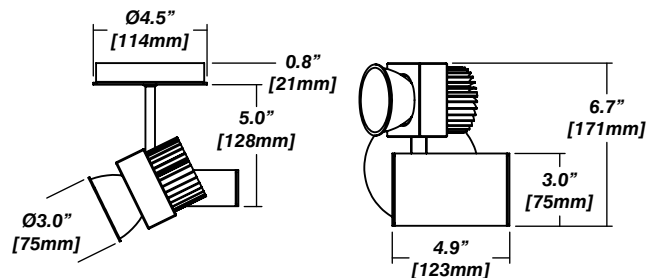

Construction / Finish

- Cast Aluminum Trim and Steel Casing
- Satin powder coat finish
- Made in Canada

Reflector

Faceted Reflector