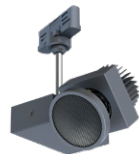

Louver

- 95% open area with 45° cut-off
- Made from cold-rolled steel
- Black polymer coating with eggshell finish