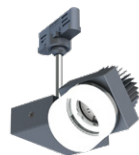

LETO 5

TRACK LED SPOTLIGHT

Leto 5 - Track Mount Spotlight. The Leto 5 spotlight track system blends style together with multiple levels of application and uses; a favorite with museums and art enthusiasts alike. It comes with fully controllable directional adjustments.

CCT: 2700
CRI: 95

Accessories

Barn-Door

- Limits the glare and allows you to control the direction of a light beam
- Flaps can be adjusted and lock in place
- Steel construction
- Satin powder coat finish

General

- 350° rotation
- 0° to 130° tilt and lock
- Includes track adapter (single or dual phase)

Construction / Finish

- Cast Aluminum Trim and Steel Casing
- Satin powder coat finish
- Made in Canada

Reflector