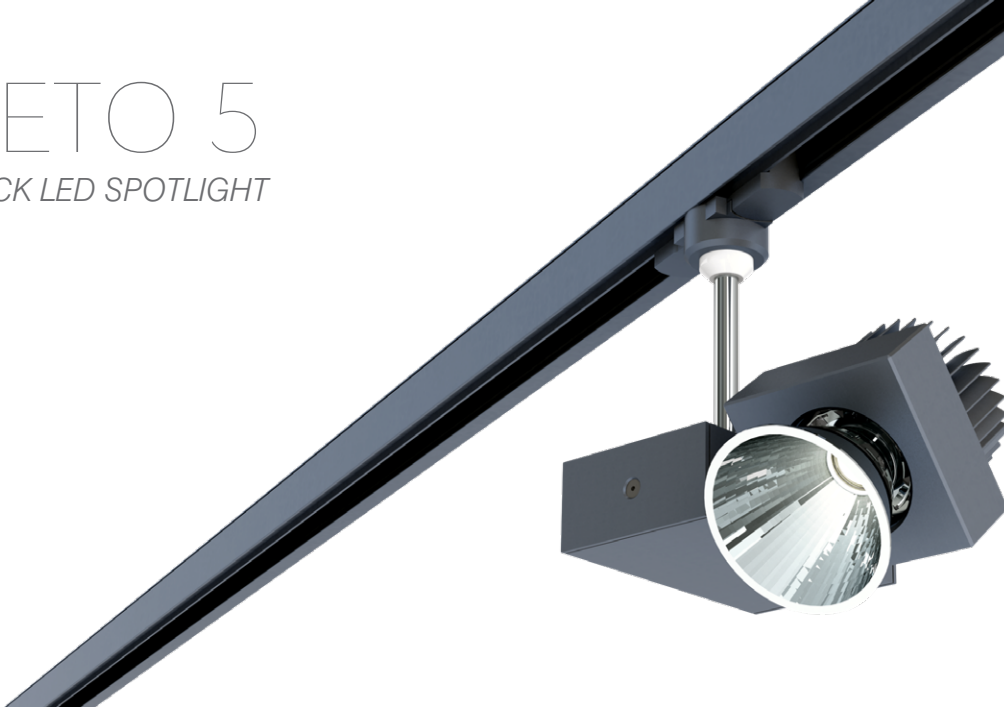

LETO 5

TRACK LED SPOTLIGHT

Leto 5 - Track Mount Spotlight. The Leto 5 spotlight track system blends style together with multiple levels of application and uses; a favorite with museums and art enthusiasts alike. It comes with fully controllable directional adjustments.

Ordering Code

Fixture	650					
	1	2	3	4	5	6
Driver			--	--		
	1	2	3	4		

Product Specifications

SAMPLE: Fixture **650 - 90 - 618 - 27 - 07 - 02** | Driver **STD - 120 - 90 - 07**

1 - Model	2 - LED	3 - Optic	4 - CCT ^{*3}	5 - Lumen ^{*4}	6 - Finish
650 · Leto 5 Single Phase	90 · Designer	618 · 18°	27 · 2700K	07 · 700 (6W)	01 · White
651 · Leto 5 Dual Phase	83V · Vibrancy ^{*2}	630 · 30°	30 · 3000K	10 · 1000 (9W)	02 · Black
	98 · Artist 98+	645 · 45°	35 · 3500K	13 · 1300 (14W)	08 · Silver
	98V · Vibrancy/Artist ^{*2}	660 · 60°	40 · 4000K		XX · Custom
	98B · Beauty ^{*1}				

Louver

- 95% open area with 45° cut-off
- Made from cold-rolled steel
- Black polymer coating with eggshell finish

Acrylic ring

- Rigid frosted acrylic
- Creates an accent detail for subtle diffused light

General

- 350° rotation
- 0° to 130° tilt and lock
- Includes track adapter (single or dual phase)

Construction / Finish

- Cast Aluminum Trim and Steel Casing
- Satin powder coat finish
- Made in Canada

Reflector