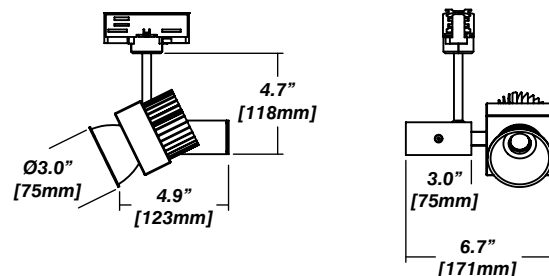

General

- 350° rotation
- 0° to 130° tilt and lock
- Includes track adapter (single or dual phase)

Construction / Finish

- Cast Aluminum Trim and Steel Casing
- Satin powder coat finish
- Made in Canada

Reflector