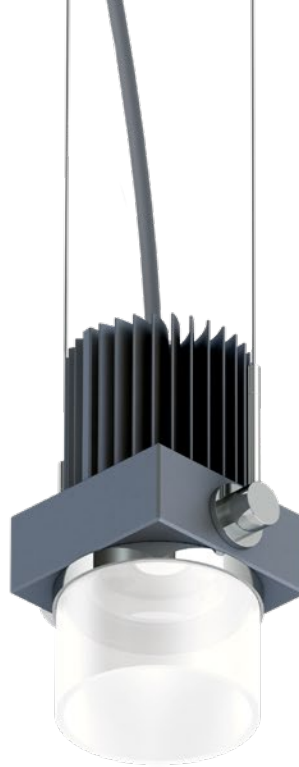

LETO 7

PENDANT LED DOWNLIGHT

Leto 7 - Pendant LED Light. Leto 7 has an industrial, sleek and stylish design that permits this LED pendant to be placed in either an office or a home, giving both a touch of modern class and sophistication.

Ordering Code

Fixture	690							
	1	2	3	4	5	6		
Driver							--	--
	1	2	3	4	5	6	7	8

Product Specifications

SAMPLE: Fixture **690 - 90 - 615 - 27 - 07 - 08** | Driver **952 - 02 - 02 - 03 - STD - 120 - 90 - 07**

1 - Model	2 - LED	3 - Optic	4 - CCT	5 - Lumen	6 - Color	1 - Canopy Style
690 · Leto 7	90 · Designer 98 · Artist 98+ ^{**1}	614 · Aluminum Shade 615 · Frosted shade	27 · 2700K 30 · 3000K 35 · 3500K 40 · 4000K	07 · 700 10 · 1000 13 · 1300	01 · White 02 · Black 08 · Silver	952 · Square

LETO 7

PENDANT LED DOWNLIGHT

Canopy

Square Canopy

W/L - 5.67" [144mm]

H - 2.28" [58mm]

Installation

- The included canopy fits on a standard junction box
- Height adjustable aircraft cable included
- Electrical feed cable included