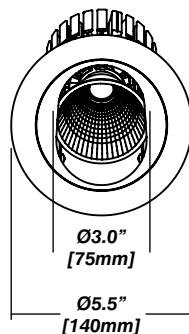

CCT: 2700
CRI: 95

Reflector

Faceted Reflector

Senso metal spun reflectors for function, low glare and efficiency

Installation

- For new and retrofit installations
- Holds in place with three friction fit spring clips
- Simple connection between fixture and driver via quick connect
- 0° to 30° adjustable tilt angle with 360° rotation

Construction / Finish

- Custom finishes are available
- Die cast aluminum trim
- Made in Canada

Dimensions

Housing Options

Standard Senso Housing - 910

Dimension

Included

Unless specified otherwise, this is provided as standard