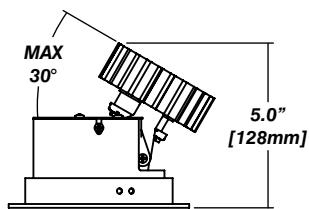

Dimensions