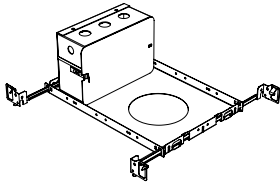

New Construction - 915

Dimension

Included

- **Plaster Frame** • Galvanized steel construction with cut-out to
- **Bar hanger** • Length: from 14-3/16" to 26"
- **Security wire** • Flexible aircraft cable, 12" long
- Easy to clip snap body included