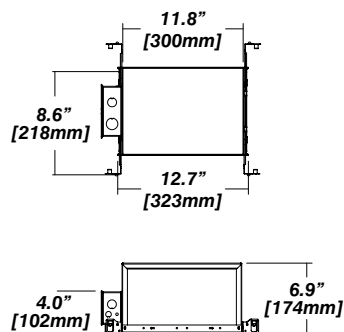

Dimension

Included

- Plaster Frame** • Galvanized steel construction with cut-out to
- Bar hanger** • Length: from 14-3/16" to 26"
- Security wire** • Flexible aircraft cable, 12" long
- Easy to clip snap body included

IC Housing - 920

Dimension

Included

- IC Housing** • Galvanized steel construction
- Airtight
- Includes gasketed junction box
- Plaster Frame** • Galvanized steel construction
- Bar hanger** • Length: from 14-3/16" to 26"