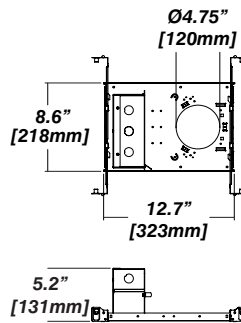

New Construction - 915

Dimension

Included

- **Plaster Frame** • Galvanized steel construction with cut-out to
- **Bar hanger** • Length: from 14-3/16" to 26"
- **Security wire** • Flexible aircraft cable, 12" long
- Easy to clip snap body included