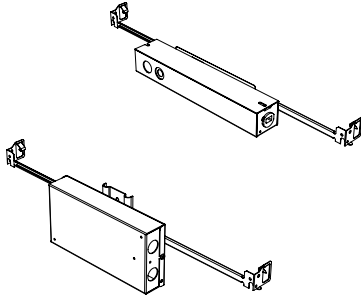

CCT: 2700
CRI: 95

Reflector

Faceted Reflector

Senso metal spun reflectors for function, low glare and efficiency

Installation

- For new and retrofit installations
- Holds in place with three friction fit spring clips
- Simple connection between fixture and driver via quick connect
- 0° to 30° adjustable tilt angle with 360° rotation

Construction / Finish

- Custom finishes are available
- Die cast aluminum trim
- Made in Canada

Dimensions

Housing Options

Standard Senso Housing - 910

Dimension

Included

Unless specified otherwise, this is provided as standard

- Bar hanger** • Length: from 14-3/16" to 26"
- Driver with enclosure** • Galvanized steel enclosure
- Security wire** • Flexible aircraft cable, 12" long
- Easy to clip snap body included

* driver can be installed either:

(A) laying on top of ceiling. (B) mounted to the bar hanger and fixed to the ceiling. (C) remote from the fixture, with the bar hanger still used if desired to secure the fixture

New Construction - 915