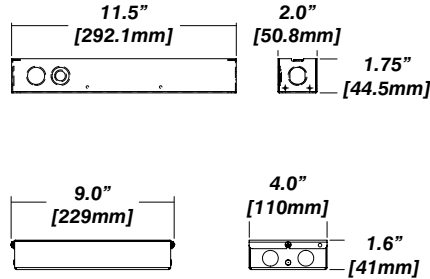

Construction / Finish

- Custom finishes are available
- Die cast aluminum trim
- Made in Canada

Dimensions

Housing Options

Standard Senso Housing - 910

Dimension

Included

Unless specified otherwise, this is provided as standard

- Bar hanger** • Length: from 14-3/16" to 26"
- Driver with enclosure** • Galvanized steel enclosure
- Security wire** • Flexible aircraft cable, 12" long
- Easy to clip snap body included

* driver can be installed either: