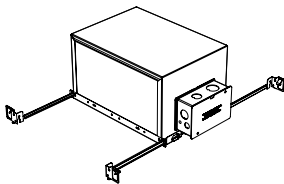

(A) laying on top of ceiling. (B) mounted to the bar hanger and fixed to the ceiling. (C) remote from the fixture, with the bar hanger still used if desired to secure the fixture

New Construction - 915

Dimension

Included

- Plaster Frame** • Galvanized steel construction with cut-out to
- Bar hanger** • Length: from 14-3/16" to 26"
- Security wire** • Flexible aircraft cable, 12" long
- Easy to clip snap body included

IC Housing - 920

Dimension

Included

- IC Housing** • Galvanized steel construction
- Airtight
- Includes gasketed junction box
- Plaster Frame** • Galvanized steel construction
- Bar hanger** • Length: from 14-3/16" to 26"