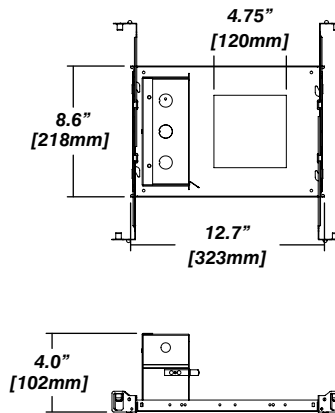

New Construction - 915

Dimension

Included

- **Plaster Frame** • Galvanized steel construction with cut-out to
- **Bar hanger** • Length: from 14-3/16" to 26"
- **Security wire** • Flexible aircraft cable, 12" long
- Easy to clip snap body included