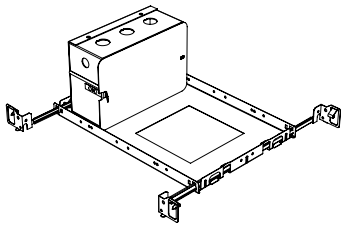

New Construction - 915

Dimension

Included

- **Plaster Frame** • Galvanized steel construction with cut-out to
- **Bar hanger** • Length: from 14-3/16" to 26"
- **Security wire** • Flexible aircraft cable, 12" long
- Easy to clip snap body included