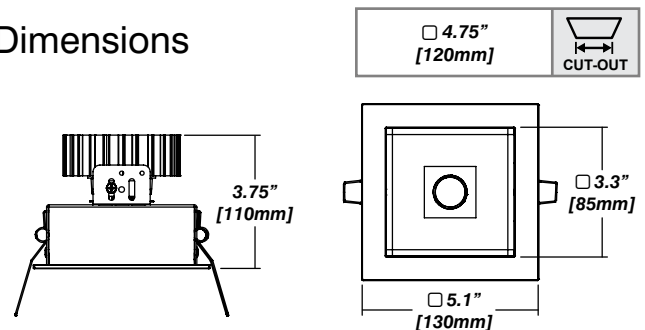

CCT: 2700
CRI: 95

Installation

- For new and retrofit installations
- Holds in place with two spring clips
- Simple connection between fixture and driver via quick connect
- Available for wet rated in single version.

Construction / Finish

- Custom finishes are available
- Cast Aluminum Trim and Steel Casing
- Made in Canada

Dimensions

Housing Options

Standard Senso Housing - 910

Dimension

Included

Unless specified otherwise, this is provided as standard