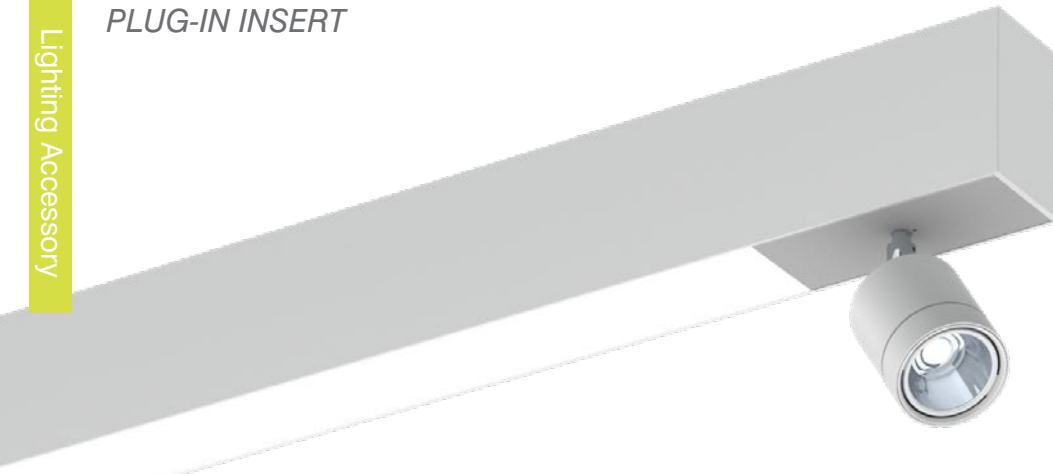

VESTA MONOPOINT

PLUG-IN INSERT

(Shown in Vesta 1)

Vesta Monopoint Plug-in Inserts – Our Vesta Accessories add customizability to the already versatile Vesta Family. Monopoint Plug-in offers an articulating, short-stem spotlight combined with the wide spread of the Vesta. Excels in display based spaces like galleries, industrial and retail. The spotlights can be switched separately enabling fully customizable lighting and are configurable with all Vesta Accessories.

7

Product Specifications

SAMPLE : 371 - A90 - 710 - 27 - 07 - 01 - STD

Model - 1	CRI - 2	Optic - 3	CCT - 4	Lumen - 5	Finish - 6	Driver - 7	Dim Level
371 · Monopoint Plug-in	A90 · 90 CRI	717 · 17° 724 · 24° 760 · 60°	27 · 2700K 30 · 3000K 35 · 3500K 40 · 4000K	07 · 700 (6W) 10 · 1000 (9W) 15 · 1500 (14W)	01 · White 02 · Black 08 · Silver XX · Custom	STD/LCS · 0 - 10 Volt dim option incl. ELDOLC · 0 - 10 Volt Protocol ELDODA · Dali Protocol LUTES · Hilume Ecodigital LUT3W · Hilume 3 Wires LUT2W · 2 Wire for phase*1 LUT5S · 5 Series Eco System DMX · SENSO	1% 1% 1% 1% 1% 1% 5%