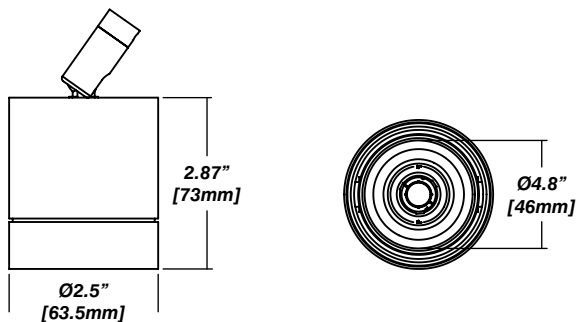

Construction

- Machined aluminum construction
- Powder coated to perfectly match the Vesta housing
- Made in Canada

Dimensions

Configurations

- Some configurations include:

Single Insert with Vesta Downlight